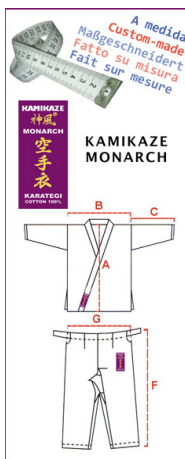

Karategi Kamikaze MONARCH - Custom made

MONARCH - CUSTOM MADE: Superior Heavy Weight Gi designed for instructors and high level kata competitors. Finest yarns of top quality material are woven with masterfull skill of weaving for our excellent product. All you can expect from Kamikaze. Please indicate all measurements in centimeters (cm) and allow $\pm 1,5$ cm tolerance. JACKET: A = Jacket length, B = Jacket... [(+ info)](#)

204,08 €

Ref.: 001630000