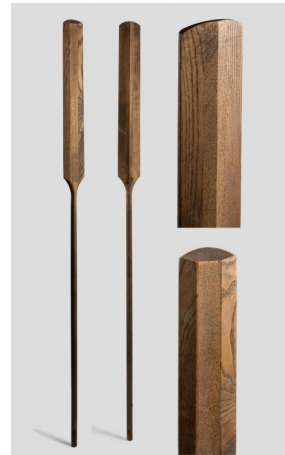

OAR (EKU) hand-made in Canada, white ash 5' 6

OAR (EKU) hand-made in Canada, Okinawan style, white ash. 5' 6" / approx. 168 cm. The weight of wooden weapons made of white ash is approx. 30% less than the ones made of red oak. Hand-made by the Mennonite Community (well know for there quality of craftsmanship). The oar is varathaned and the handle is just stained so that it slides nicely through the hands yet it looks great on the oar portion.

113,02 €

Ref.: 001452000