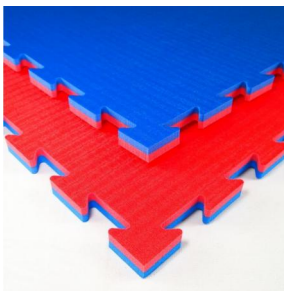

Tatami, special for Karate, Jigsaw Mat 100 x 100 x 2 cm, RED-BLUE reversible TATAMIX 1,6 - 1,7 kg

Tatami for Karate, brand TATAMIX, made in Italy. Jigsaw Mat 100 x 100 x 2 cm, RED-BLUE. Reversible. Washable. Made of closed cell polyethylene foam. The layers are hot-coupled and are cut by water jet. The tooth width of 6 cm guarantees the perfect seal between the modules. Suitable for Karate and other martial arts and activities. Frames for area's perimeter included. Approx.... [(+ info)](#)

24,92 €

Ref.: 002237000