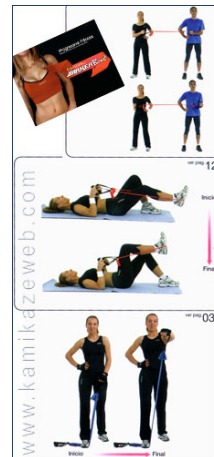

Arkerband exercises book, Spanish

ArkerBand exercise book (available in Spanish only!) allows you to carry out several exercises and routines according to your start point (Progressive Fitness concept): average or high resistance bands for sportsmen. There are exercises grouped according to the several parts of the body to be strengthened: shoulders, back, legs, pectoral muscles, abdominal muscles and arms. In pairs and individually. It contains a notebook for... [(+ info)](#)

4,71 €

Ref.: 001334000