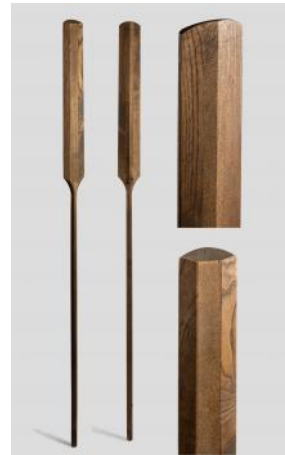

OAR (EKU) hand-made in Canada, white ash 5' 6

OAR (EKU) hand-made in Canada, Okinawan style, white ash. 5' 6" / approx. 168 cm. The weight of wooden weapons made of white ash is approx. 30% less than the ones made of red oak. Hand-made by the Mennonite Community (well know for there quality of craftsmanship). The oar is varathaned and the handle is just stained so that it slides nicely through the hands yet it looks great on the oar portion.

136,75 €

Ref.: 001452000