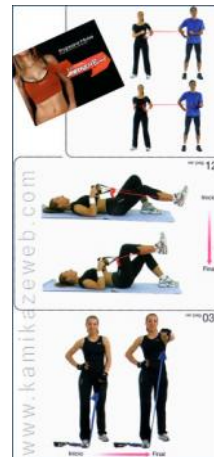

Arkerband exercises book, Spanish

ArkerBand exercise book (available in Spanish only!) allows you to carry out several exercises and routines according to your start point (Progressive Fitness concept): average or high resistance bands for sportsmen. There are exercises grouped according to the several parts of the body to be strengthened: shoulders, back, legs, pectoral muscles, abdominal muscles and arms. In pairs and individually. It contains a notebook for... [(+ info)](#)

4,90 €

Ref.: 001334000