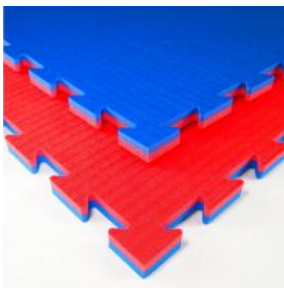

Tatami, special for Karate, Jigsaw Mat 100 x 100 x 2 cm, RED-BLUE reversible TATAMIX 1,6 - 1,7 kg

Tatami for Karate, brand TATAMIX, made in Italy. Jigsaw Mat 100 x 100 x 2 cm, RED-BLUE. Reversible. Washable. Made of closed cell polyethylene foam. The layers are hot-coupled and are cut by water jet. The tooth width of 6 cm guarantees the perfect seal between the modules. Suitable for Karate and other martial arts and activities. Frames for area's perimeter included. Approx.... [(+ info)](#)

30,15 €

Ref.: 002237000