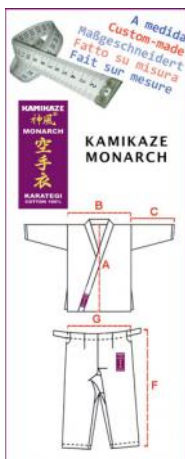

Karategi Kamikaze MONARCH - Custom made

MONARCH - CUSTOM MADE: Superior Heavy Weight Gi designed for instructors and high level kata competitors. Finest yarns of top quality material are woven with masterfull skill of weaving for our excellent product. All you can expect from Kamikaze. Please indicate all measurements in centimeters (cm) and allow $\pm 1,5$ cm tolerance. JACKET: A = Jacket length, B = Jacket... [(+ info)](#)

246,93 €

Ref.: 001630000