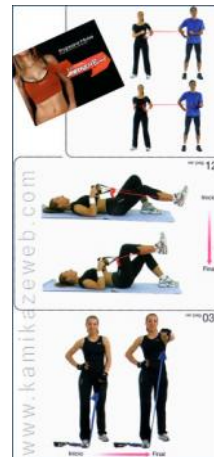

Arkerband exercises book, Spanish

ArkerBand exercise book (available in Spanish only!) allows you to carry out several exercises and routines according to your start point (Progressive Fitness concept): average or high resistance bands for sportsmen. There are exercises grouped according to the several parts of the body to be strengthened: shoulders, back, legs, pectoral muscles, abdominal muscles and arms. In pairs and individually. It contains a notebook for... [(+ info)](#)

4,71 €

Ref.: 001334000