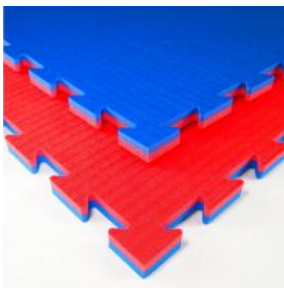

Tatami, special for Karate, Jigsaw Mat 100 x 100 x 2 cm, RED-BLUE reversible TATAMIX 1,6 - 1,7 kg

Tatami for Karate, brand TATAMIX, made in Italy. Jigsaw Mat 100 x 100 x 2 cm, RED-BLUE. Reversible. Washable. Made of closed cell polyethylene foam. The layers are hot-coupled and are cut by water jet. The tooth width of 6 cm guarantees the perfect seal between the modules. Suitable for Karate and other martial arts and activities. Frames for area's perimeter included. Approx.... [(+ info)](#)

24,92 €

Ref.: 002237000