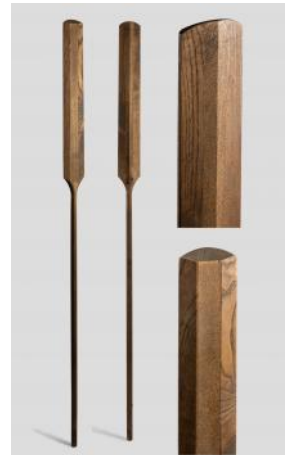

OAR (EKU) hand-made in Canada, white ash 5' 6

OAR (EKU) hand-made in Canada, Okinawan style, white ash. 5' 6" / approx. 168 cm. The weight of wooden weapons made of white ash is approx. 30% less than the ones made of red oak. Hand-made by the Mennonite Community (well know for there quality of craftsmanship). The oar is varathaned and the handle is just stained so that it slides nicely through the hands yet it looks great on the oar portion.

113,02 €
Ref.: 001452000