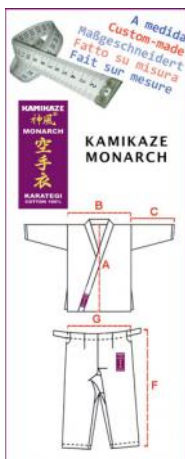

Karategi Kamikaze MONARCH - Custom made

MONARCH - CUSTOM MADE: Superior Heavy Weight Gi designed for instructors and high level kata competitors. Finest yarns of top quality material are woven with masterfull skill of weaving for our excellent product. All you can expect from Kamikaze. Please indicate all measurements in centimeters (cm) and allow $\pm 1,5$ cm tolerance. JACKET: A = Jacket length, B = Jacket... [(+ info)](#)

204,08 €

Ref.: 001630000